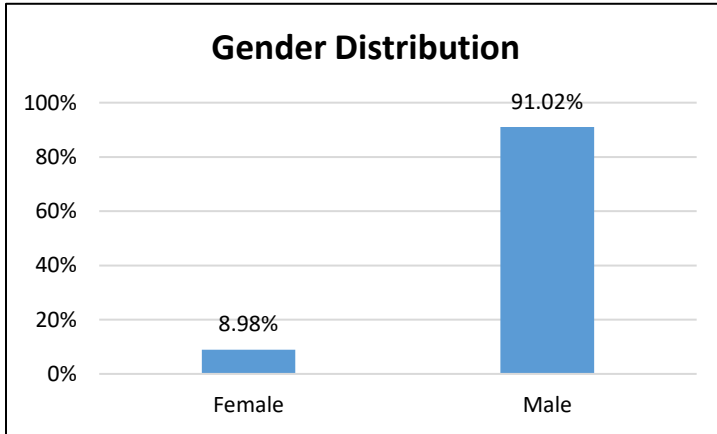

Pretrial Services Weekly Report

Electronic Monitoring Population Demographics 10/28/2022

Radio Frequency Monitoring (RF) population:	891
GPS Monitoring population:	770

Radio Frequency Monitoring